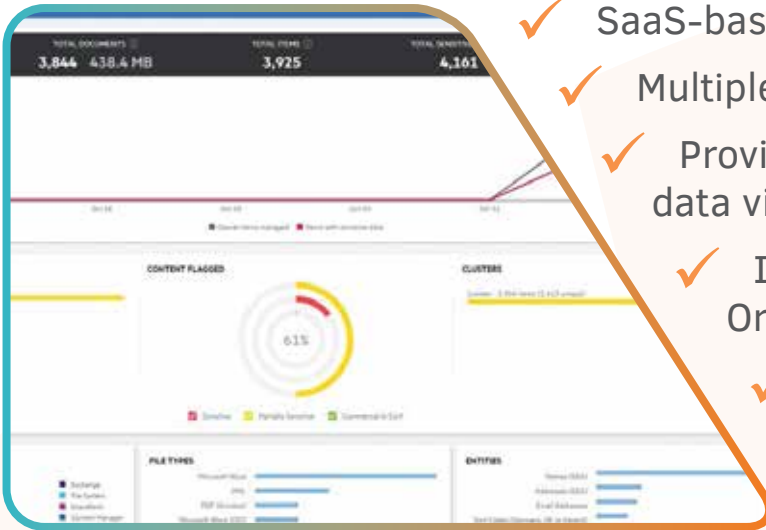

# Data Discovery

Data Discovery by Micro Focus® provides secure data management, analytics and regulatory compliance for your structured- and unstructured-data, all from the Cloud.

## Features and Functionality

- ✓ SaaS-based, secure Cloud File Analysis
- ✓ Multiple databases and file types supported
- ✓ Provides analytics and insights into your data via an intuitive graphical interface
- ✓ Identify and Index, Analyse and Organise, Manage and Migrate
- ✓ Make decisions and action changes directly from the interface
- ✓ Ability to automate searches

File analysis, tagging, analytics, personal data discovery, review and control of data within on-premise and cloud-stored unstructured repositories are all included.

Data Discovery offers everything you need to understand your data, while removing traditionally cost-prohibitive barriers to entry.